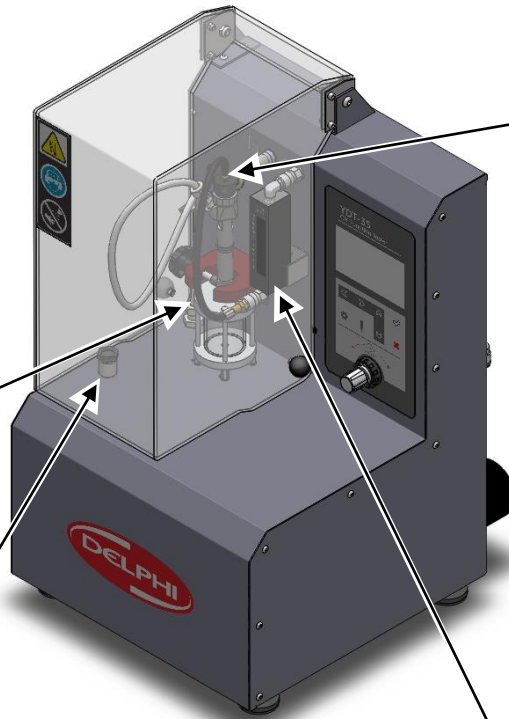

Quick Start Guide YDT-35 / YDT-35B

*YDT-35B Only

Tel: +44(0) 1280 825 659 Email: techsupport@hartridge.com <https://support.hartridge.com>