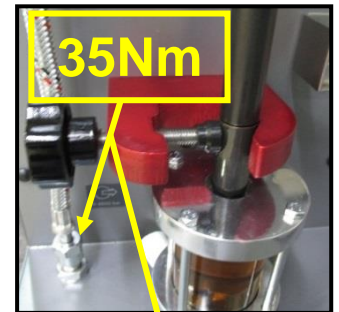

Quick Start Guide YDT-35 / YDT-35B

*YDT-35B Only

Tel: +44(0) 1280 825 659 Email: techsupport@hartridge.com <https://support.hartridge.com>