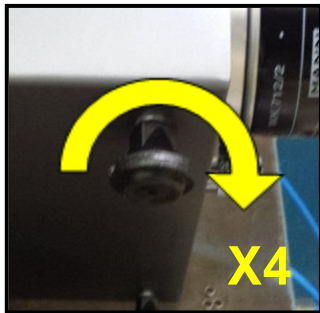

Quick Start Guide YDT-35 / YDT-35B

*YDT-35B Only

Tel: +44(0) 1280 825 659 Email: techsupport@hartridge.com <https://support.hartridge.com>