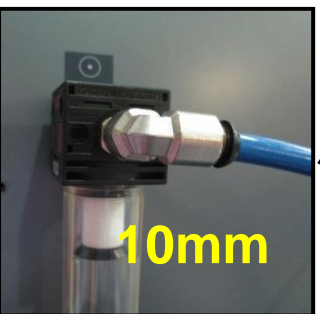

Quick Start Guide YDT-35 / YDT-35B

*YDT-35B Only

Tel: +44(0) 1280 825 659 Email: techsupport@hartridge.com <https://support.hartridge.com>